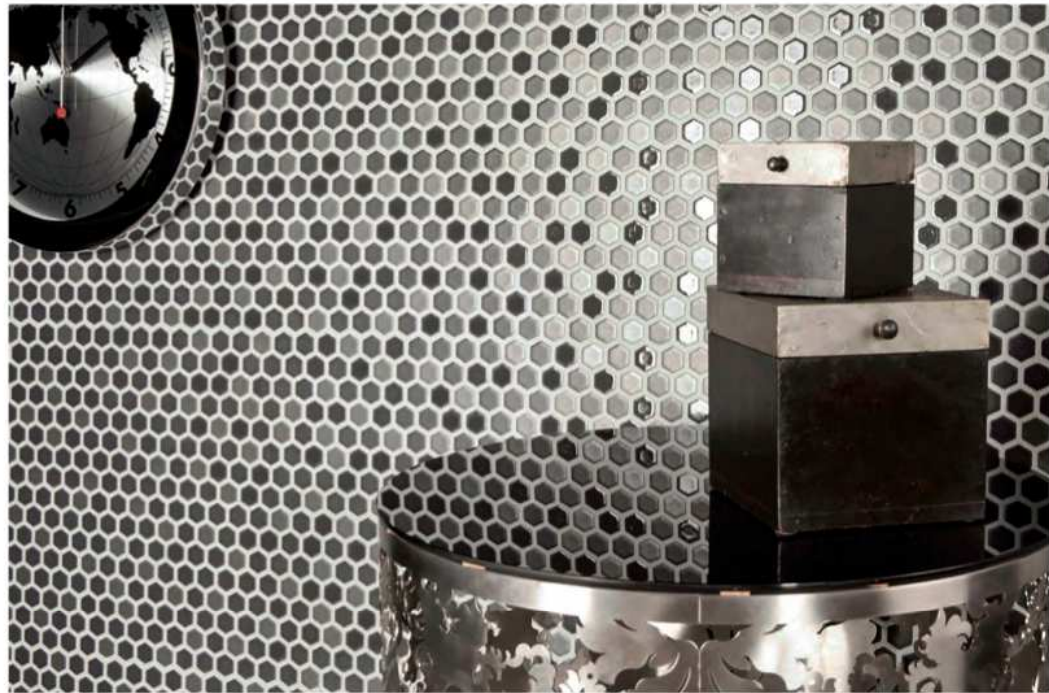

PERFECTION grey