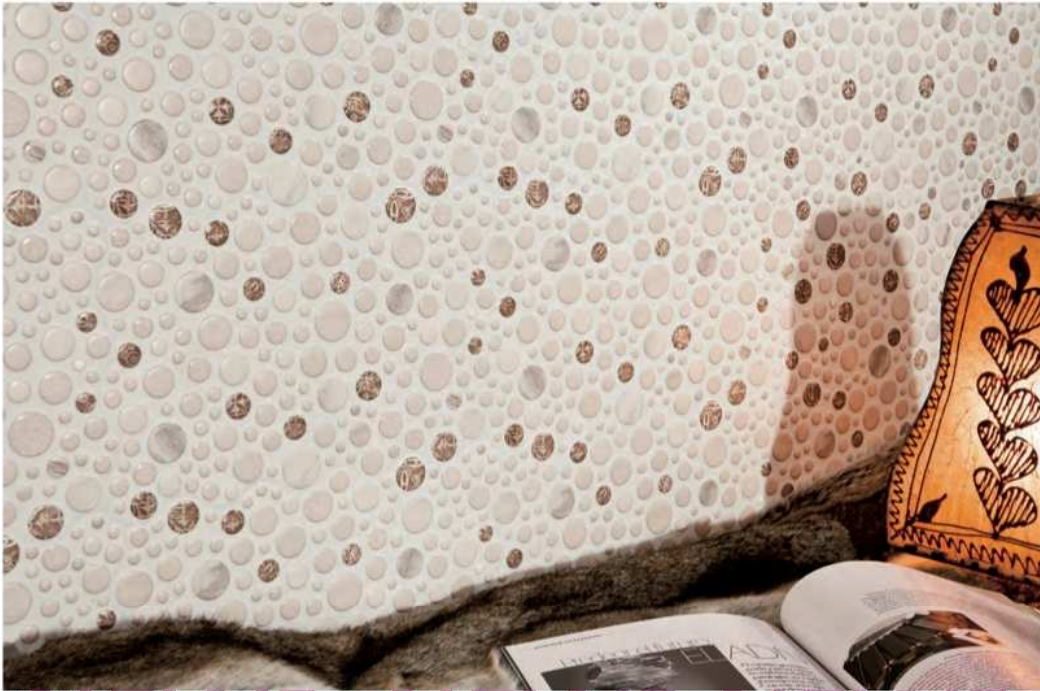

ETERNITY marble

NEWS NEWS NEWS